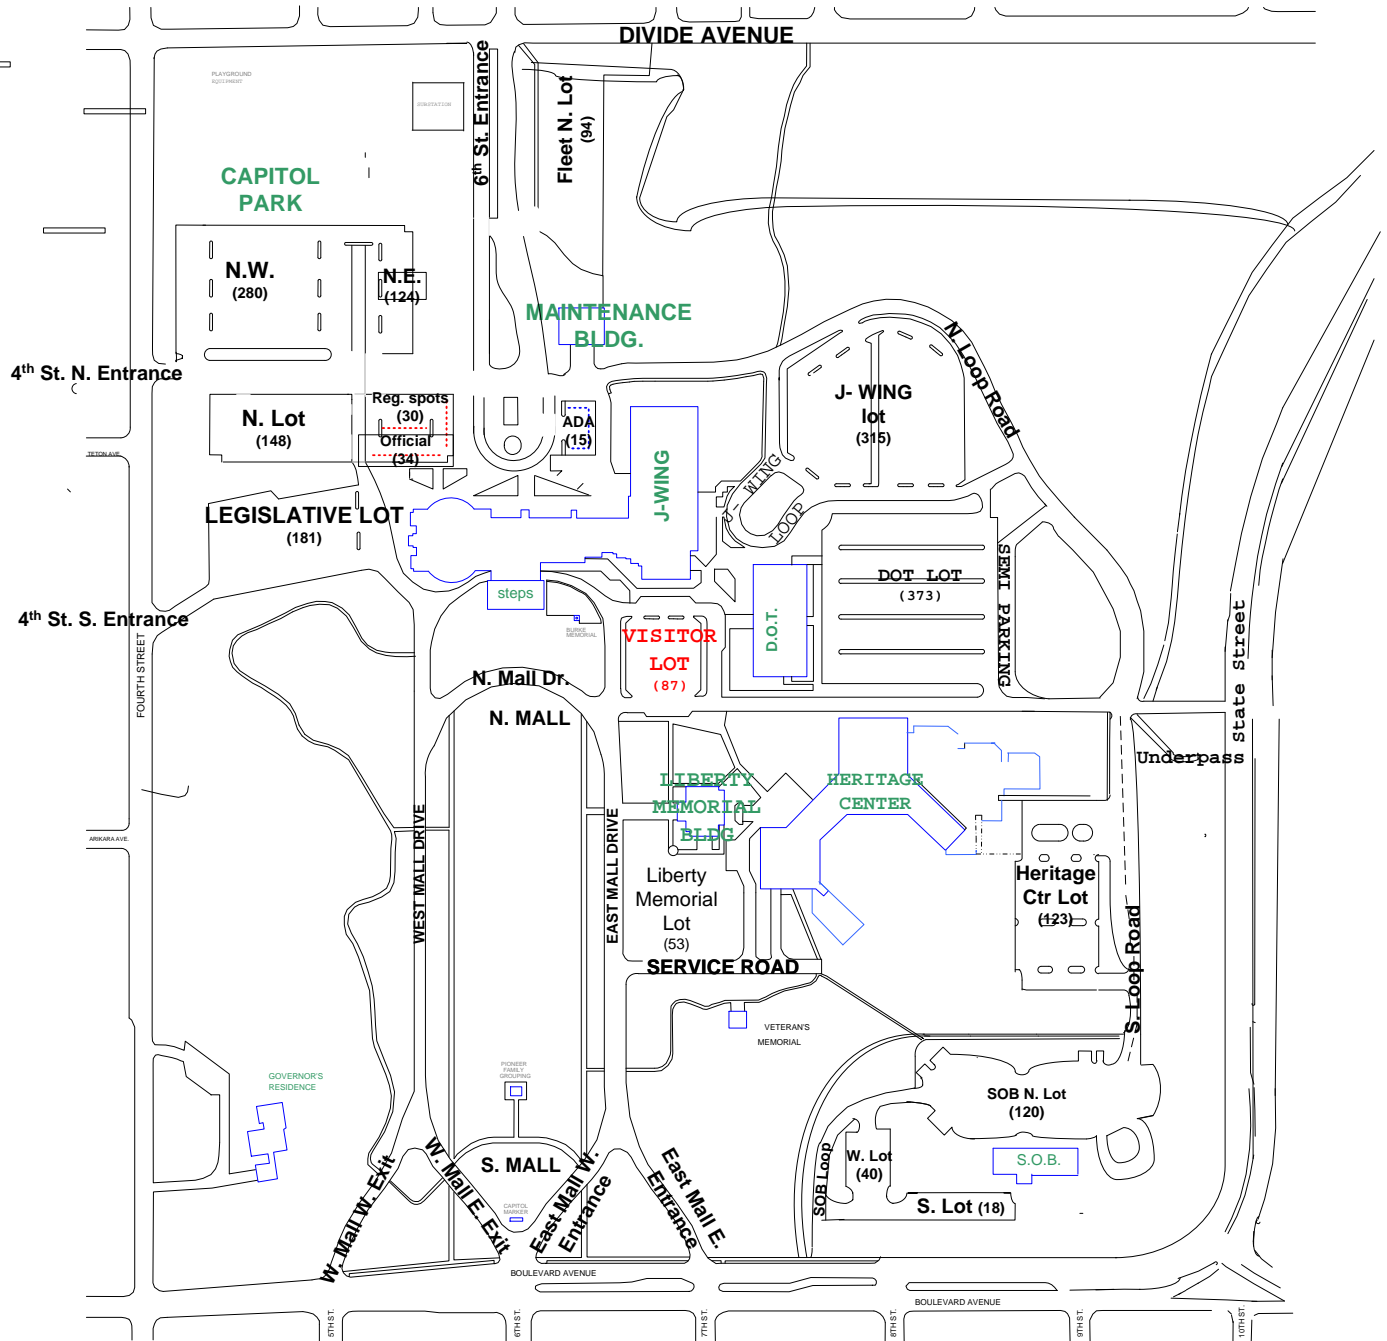

NORTH DAKOTA STATE CAPITOL COMPLEX

Official Parking -----

Vicinity Site Map
Not to Scale